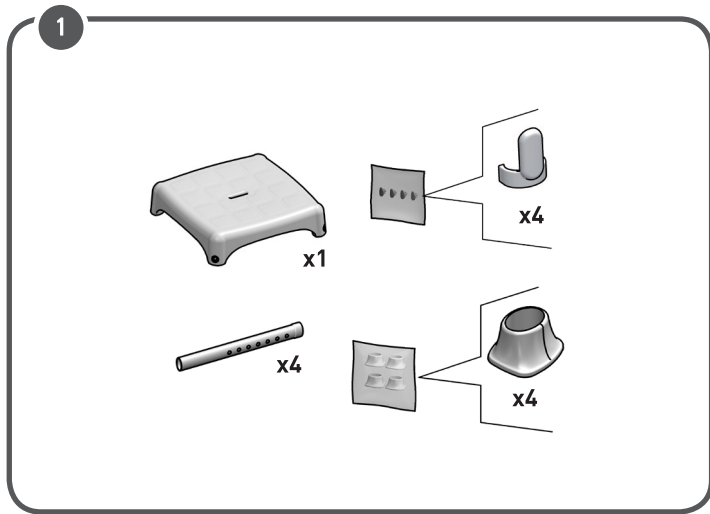

SQUARE STOOL HEIGHT ADJUSTABLE LM

BLACK SQUARE STOOL HEIGHT ADJUSTABLE LM

MADE IN ITALY

LM Global Design Ltd.

Suite 123, The Capel Building,
Mary's Abbey,
Dublin 7, D07 VY68, Ireland

(t) +353 (01) 6874012
(w) www.lmglobaldesign.com
(e) info@lmglobaldesign.com