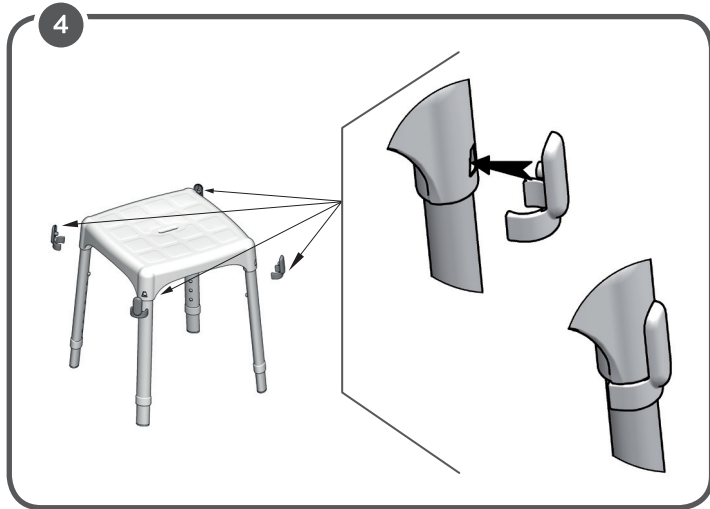

SQUARE STOOL HEIGHT ADJUSTABLE LM

BLACK SQUARE STOOL HEIGHT ADJUSTABLE LM

MADE IN ITALY

LM Global Design Ltd.

Suite 123, The Capel Building,
Mary's Abbey,
Dublin 7, D07 VY68, Ireland

(t) +353 (01) 6874012
(w) www.lmglobaldesign.com
(e) info@lmglobaldesign.com