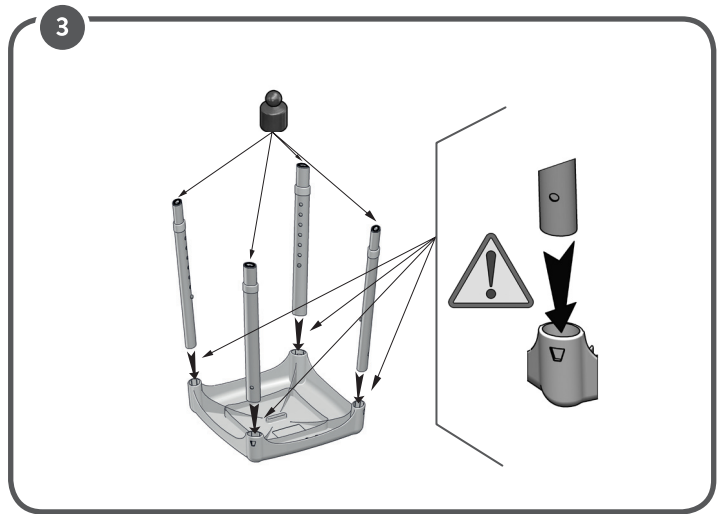

SQUARE STOOL HEIGHT ADJUSTABLE LM

BLACK SQUARE STOOL HEIGHT ADJUSTABLE LM

MADE IN ITALY

LM Global Design Ltd.

Suite 123, The Capel Building,
Mary's Abbey,
Dublin 7, D07 VY68, Ireland

(t) +353 (01) 6874012
(w) www.lmglobaldesign.com
(e) info@lmglobaldesign.com