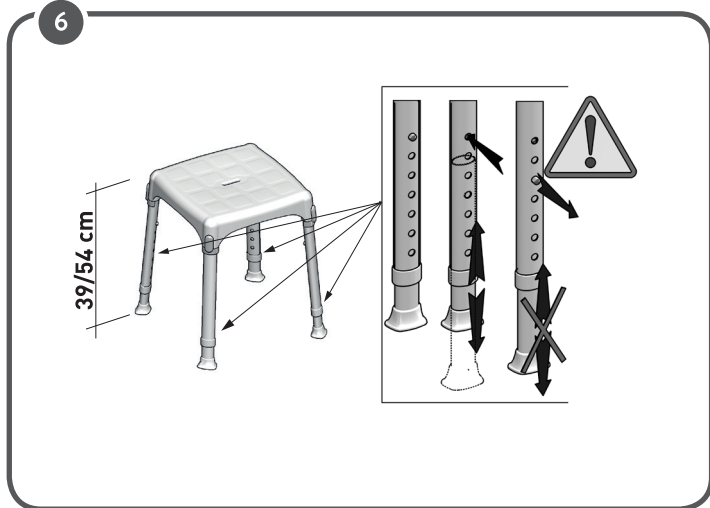

SQUARE STOOL HEIGHT ADJUSTABLE LM

BLACK SQUARE STOOL HEIGHT ADJUSTABLE LM

MADE IN ITALY

LM Global Design Ltd.

Suite 123, The Capel Building,
Mary's Abbey,
Dublin 7, D07 VY68, Ireland

(t) +353 (01) 6874012
(w) www.lmglobaldesign.com
(e) info@lmglobaldesign.com