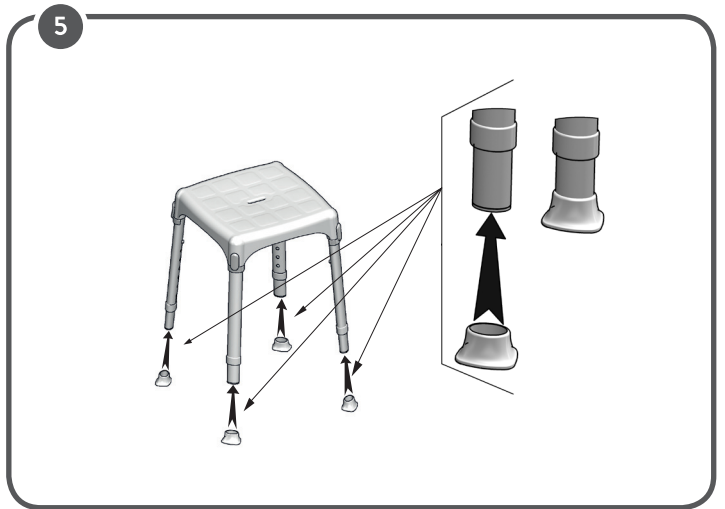

SQUARE STOOL HEIGHT ADJUSTABLE LM

BLACK SQUARE STOOL HEIGHT ADJUSTABLE LM

MADE IN ITALY

LM Global Design Ltd.

Suite 123, The Capel Building,
Mary's Abbey,
Dublin 7, D07 VY68, Ireland

(t) +353 (01) 6874012
(w) www.lmglobaldesign.com
(e) info@lmglobaldesign.com