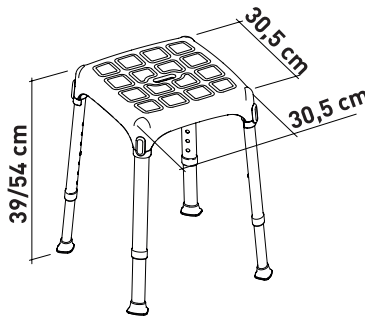

MAINTENANCE INFO:

The products maintenance consists of the cleaning and sanitation procedures. In order to guarantee a safe use and adequate standard of hygiene, the user should perform these procedures before every use. The user has to make certain of the structural integrity of the device and its components. For cleaning and sanitation procedures, follow the steps below:

1. Gloves should be worn.
2. Remove the evident dirt before to proceed with the most accurate disinfection.
3. Use water or non aggressive detergent for the cleaning procedure.
4. Wipe with a dry and clean cloth.

Alternatively, the product can be cleaned in domestic dishwashers at the maximum temperature.

REUSE REQUIREMENTS:

The product is suitable for reuse by other users. Before reuse by others, the product must be correctly cleaned and sanitized. Before the transfer of the product to others, the product must be checked by qualified dealers.

CORRECT DISPOSAL PROCEDURE:

Do not dispose of the product in the normal household waste. Ask your local authority beforehand for the correct and environmentally friendly way to dispose it.

INCIDENT REPORTING:

If there was a serious incident involving this device, contact the manufacturer of this product at info@lmglobaldesign.com and the responsible authority in your country.